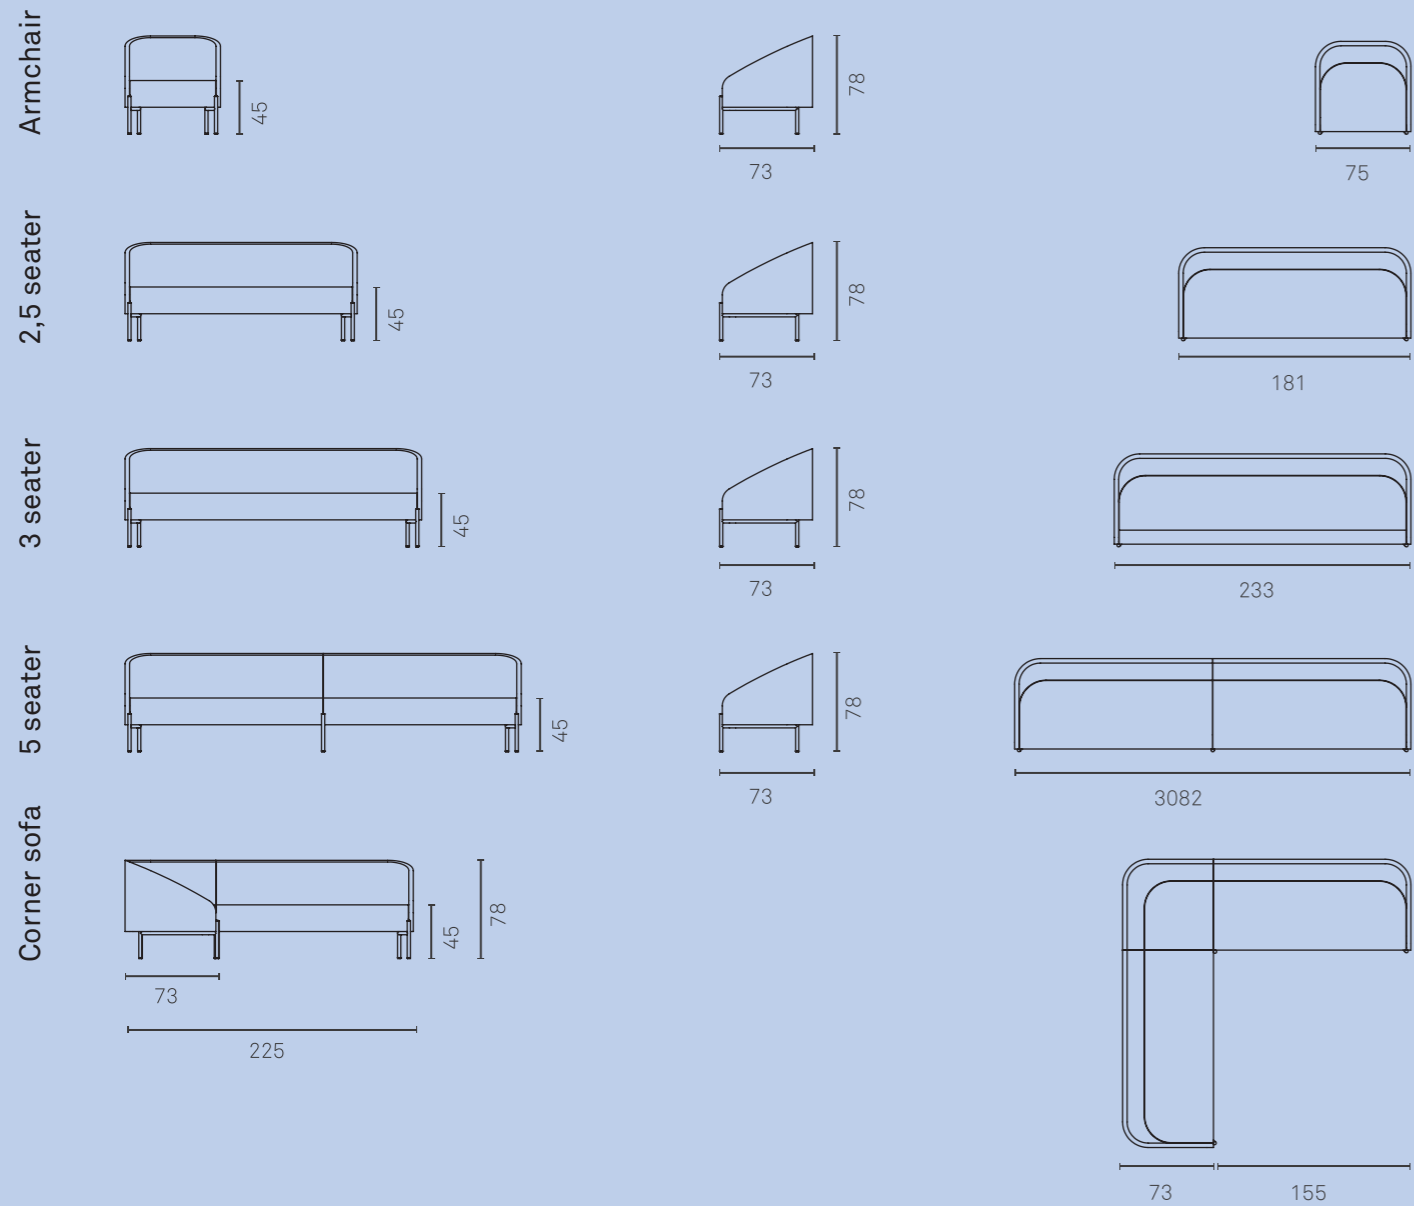

Bond corner sofas and five seat sofas.

Organic seating,
an inviting
atmosphere.

Bond corner sofas with integrated tables.

BOND ELEMENTS & DIMENSIONS

BOND

SEATING

ACCESSORIES

Table can be placed in the frame.
The top is 360° rotatable.