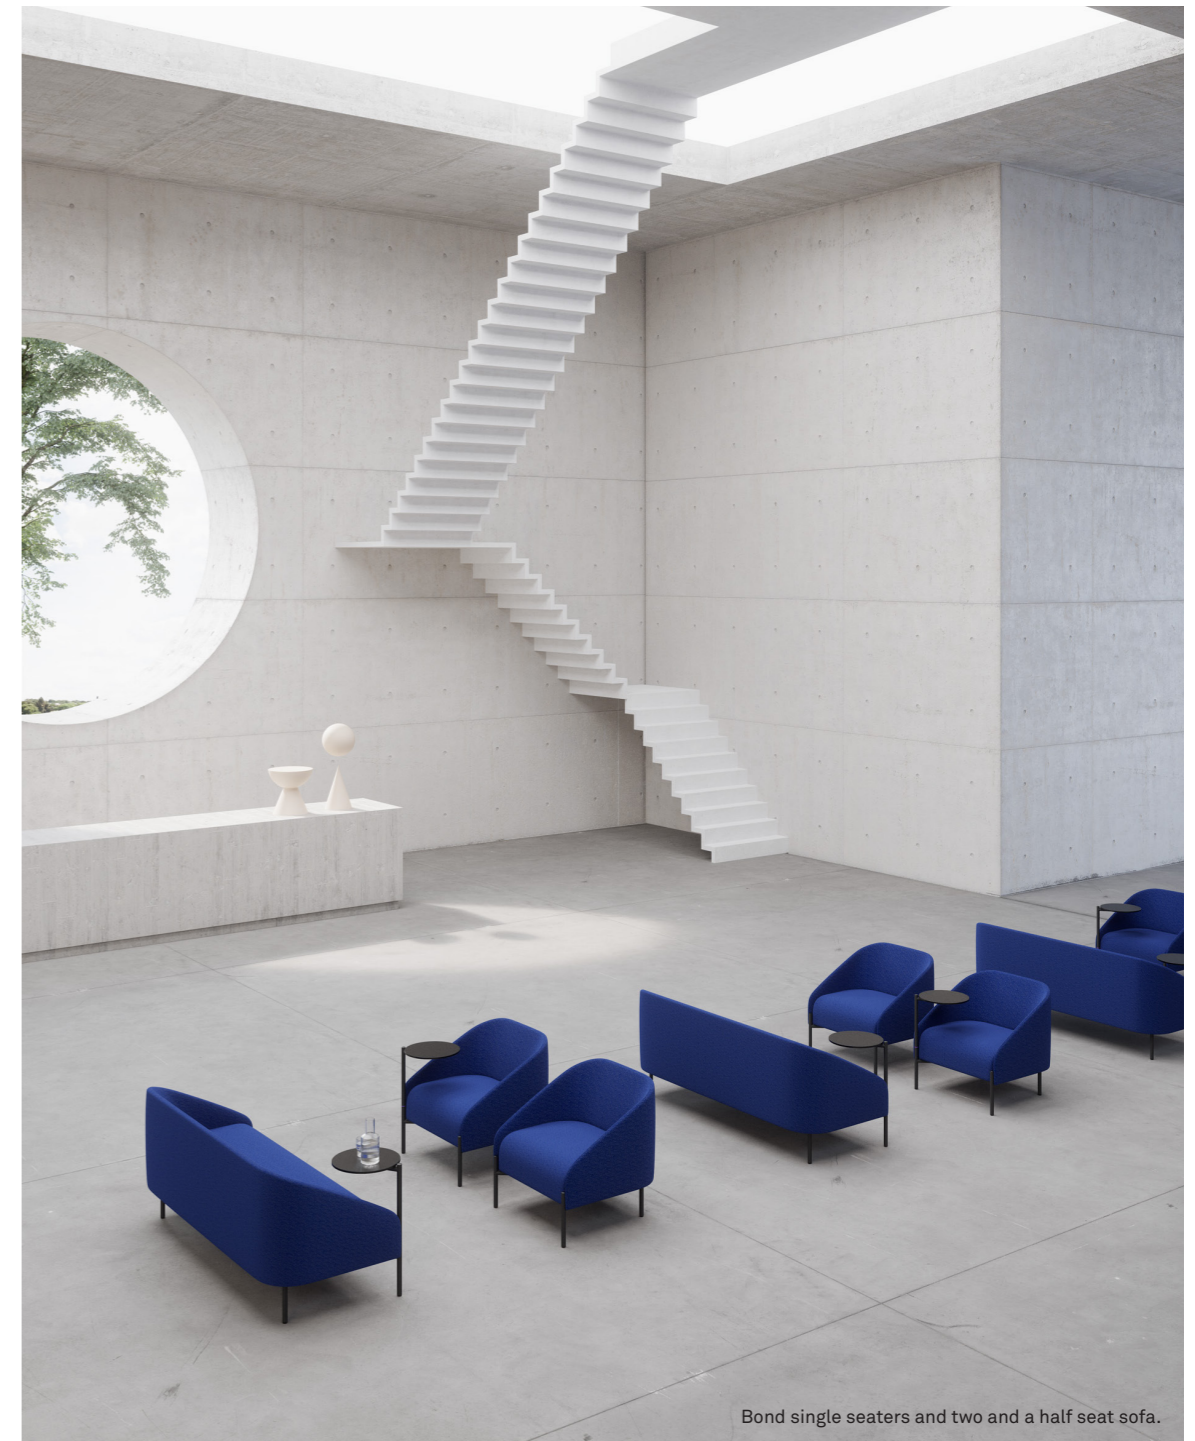

Bond

Cascando®

Cascando®

What if each and every space becomes a center for inspiration and development?

RePower the joy of togetherness.

BOND

RECONNECT WITH BOND.

Creating a positive vibe in spaces is related to the comfort and privacy you offer to the people that use them. Great interior design ensures spatial élan and connection. With Bond, designed by Peter van de Water, Casacando introduces a completely new series of seating elements that inspire connectivity between a space and its users. Better connect with Bond.

Bond single seaters and two and a half seat sofa.

INTRODUCING BOND.

Bond's design is striking yet modest in shape. The soft round shell that beautifully forms both back and armrest is a characteristic design element. Friendly, appealing and compatible. The matte black steel base signals refinement. Bond easily fits into any environment.

Bond single seater (integrated table as option)
in Kvadrat - Maharam Merit 0030.

ACTIVE AND COMFORTABLE.

Bond is a design that revolves around offering a perfect sitting posture. Very suitable for receiving people, meeting and quick discussions about important every day business issues.

The curvature of the back, the correct angle of the armrest and the density of the seat allow for a perfect seating solution.

The result: an active and comfortable seating experience.

Bond two and a half seat sofa
in Kvadrat Divina-3 0236.