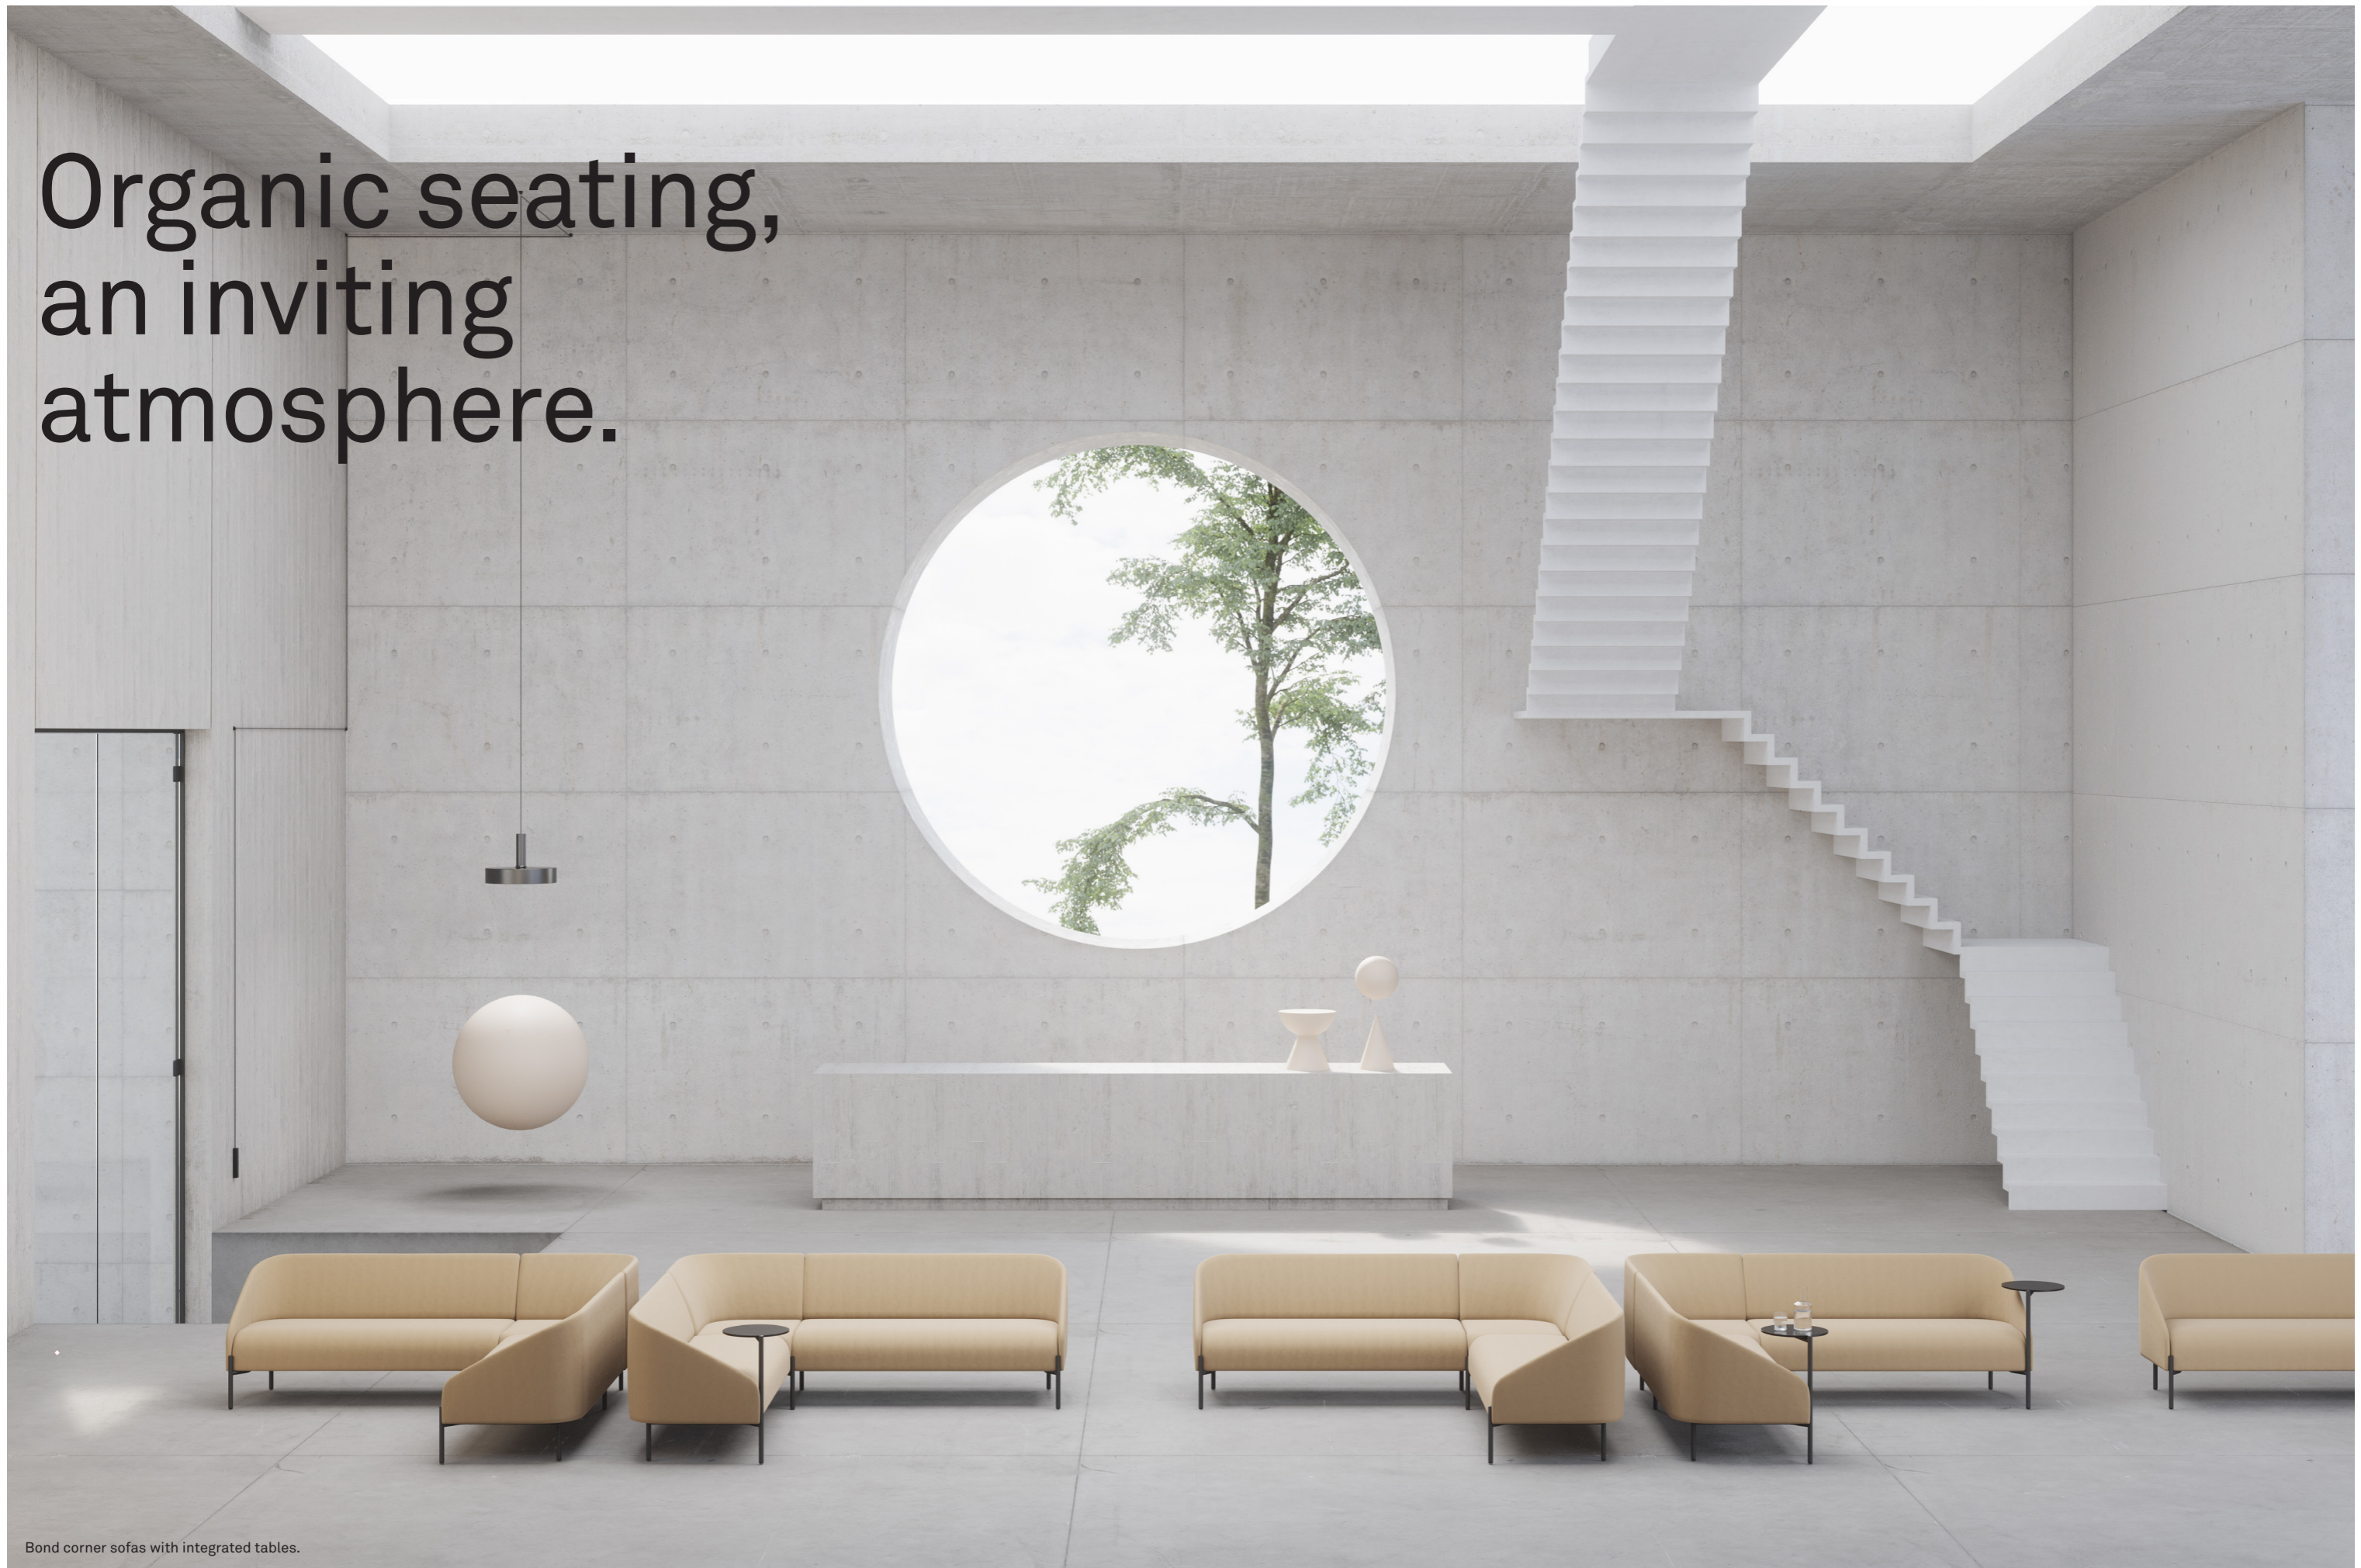

Organic seating,
an inviting
atmosphere.

Bond corner sofas with integrated tables.